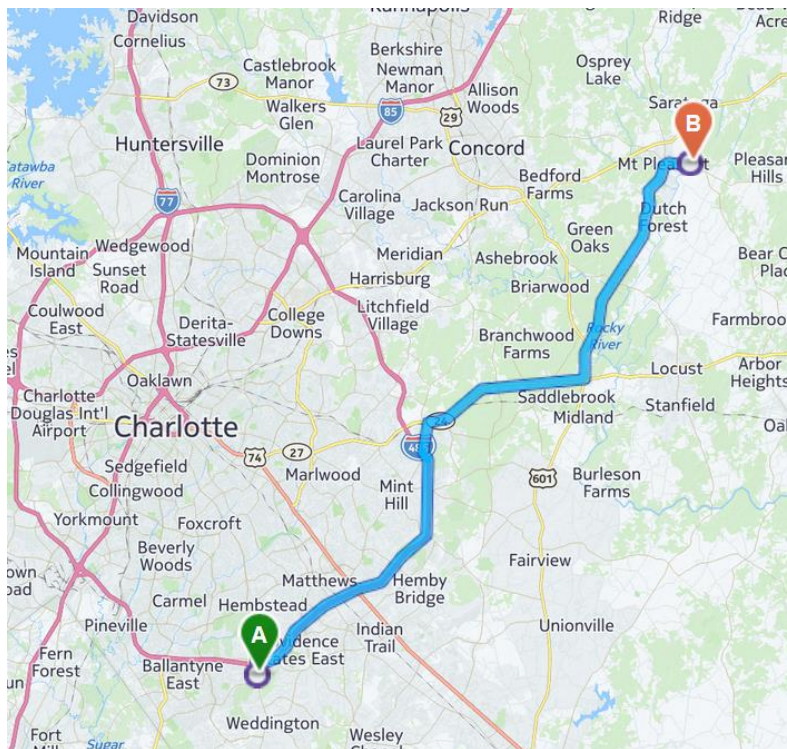

**Contacts: Bill and Anne Houck –**  
[billhouck1@aol.com](mailto:billhouck1@aol.com) / [ahouck2431@aol.com](mailto:ahouck2431@aol.com)  
980-875-0672 / 980-322-3700

**Meet at 11 am** in the large parking lot behind the new Chick-fil-a on Providence Rd, Matthews NC (on the South side of 485 exit 57). (This is a new address and may not show up on your GPS, but you can use the address for the Harris Teeter - 11516 Providence Rd, Matthews, NC 28277 which is across the road from the Chick-fil-a.)

**Leave lot at 11:30** for 45 min ride to Whiskey Prison.

## Directions from Chick-fil-a to Whiskey Prison

1. Turn right onto Providence Rd. Then take ramp onto I-485 Outer Loop, then 13.8 miles
2. Take the NC-51 exit, EXIT 43, Mint Hill. Then 0.43 miles
3. Turn right onto Blair Rd/NC-51. Then 1.42 miles
4. Turn right onto Albemarle Rd/NC-27/NC-24. Follow NC-27/NC-24 for 7.9 miles
5. Turn left onto Highway 601/US-601 N. Then 1.31 miles
6. Turn right onto Mount Pleasant Rd S. Then 9.66 miles
7. Mount Pleasant Rd S becomes S Main St. Then 0.42 miles
8. Turn right onto Franklin St E/NC-73. Continue to follow NC-73. Then 1 mile
9. Turn left onto Dutch Rd. Then 0.2miles
10. Whiskey Prison, 130 DUTCH RD is on the right.

## DIRECTIONS FROM WHISKEY PRISON TO MARVINS FRESH HOUSE

1. Start out going southwest on Dutch Rd toward Mount Pleasant Hwy/NC-73. Then 0.19 miles
2. Turn right onto Mount Pleasant Hwy/NC-73. Continue to follow NC-73. Then 1.28 miles
3. Marvin Fresh Farm House, 8335 FRANKLIN ST W.