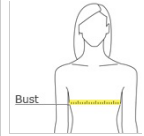

HOW TO MEASURE

BUST
With arms down at sides, measure around the upper body, under arms and around the fullest part of the bust.

SIZE CHART

	XS	S	M	L	XL	XXL	3XL	4XL
Size	2	4/6	8/10	12/14	16/18	20/22	24/26	28/30
Bust	32-34	35-36	37-38	39-41	42-44	45-47	48-51	52-55

COLOR INFORMATION